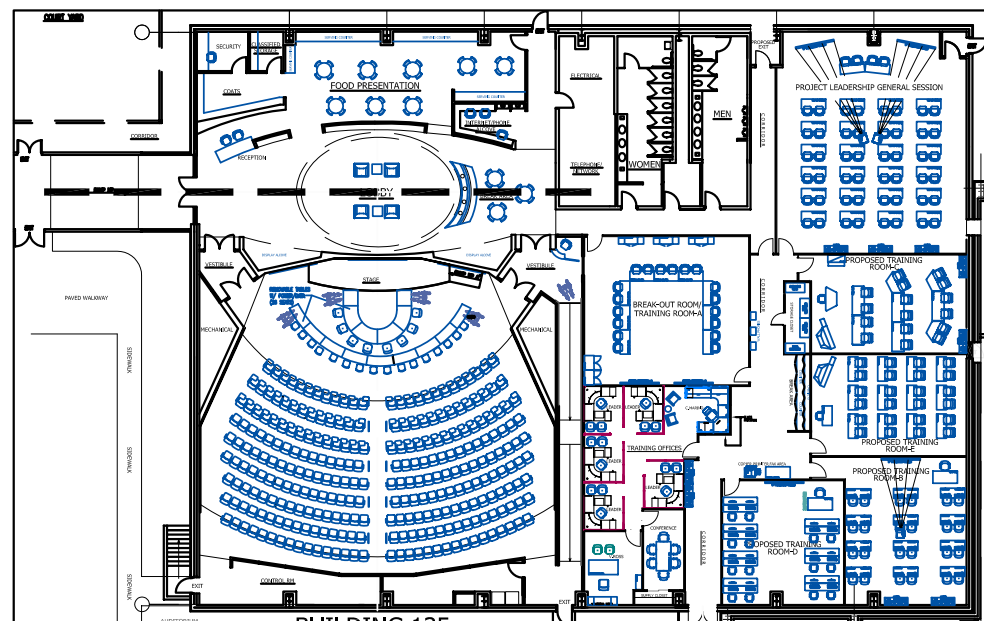

Scale 1/8" = 1'

Auditorium Section
Scheme 3 - Ceiling Finishes

Scale 1/8" = 1'

Auditorium Section
Scheme 4 - Maximum Rake

Scale 1/8" = 1'

Auditorium Section
Scheme 4 - Maximum Rake