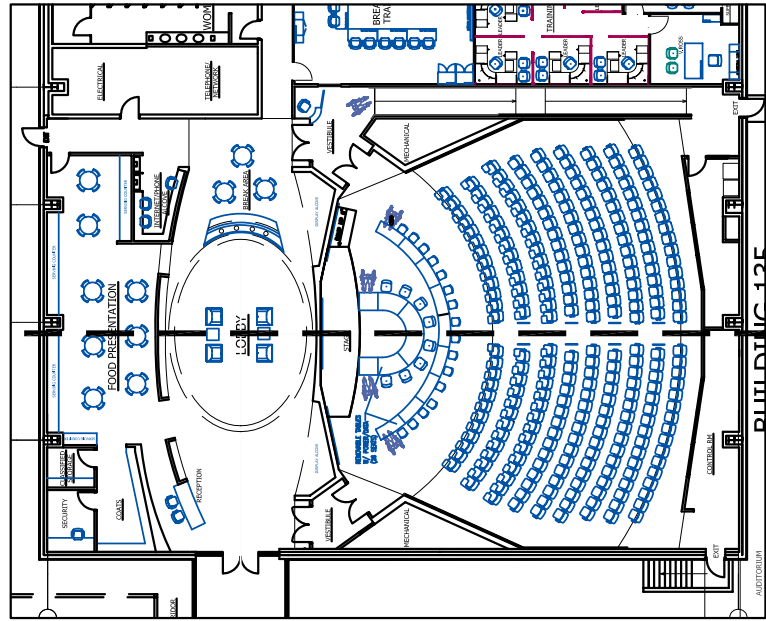

Scale 1/8" = 1'

Auditorium Section
Scheme 3 - Ceiling Finishes

Scale 1/8" = 1'

Auditorium Section
Scheme 4 - Maximum Rake

Scale 1/8" = 1'

Auditorium Section
Scheme 4 - Maximum Rake