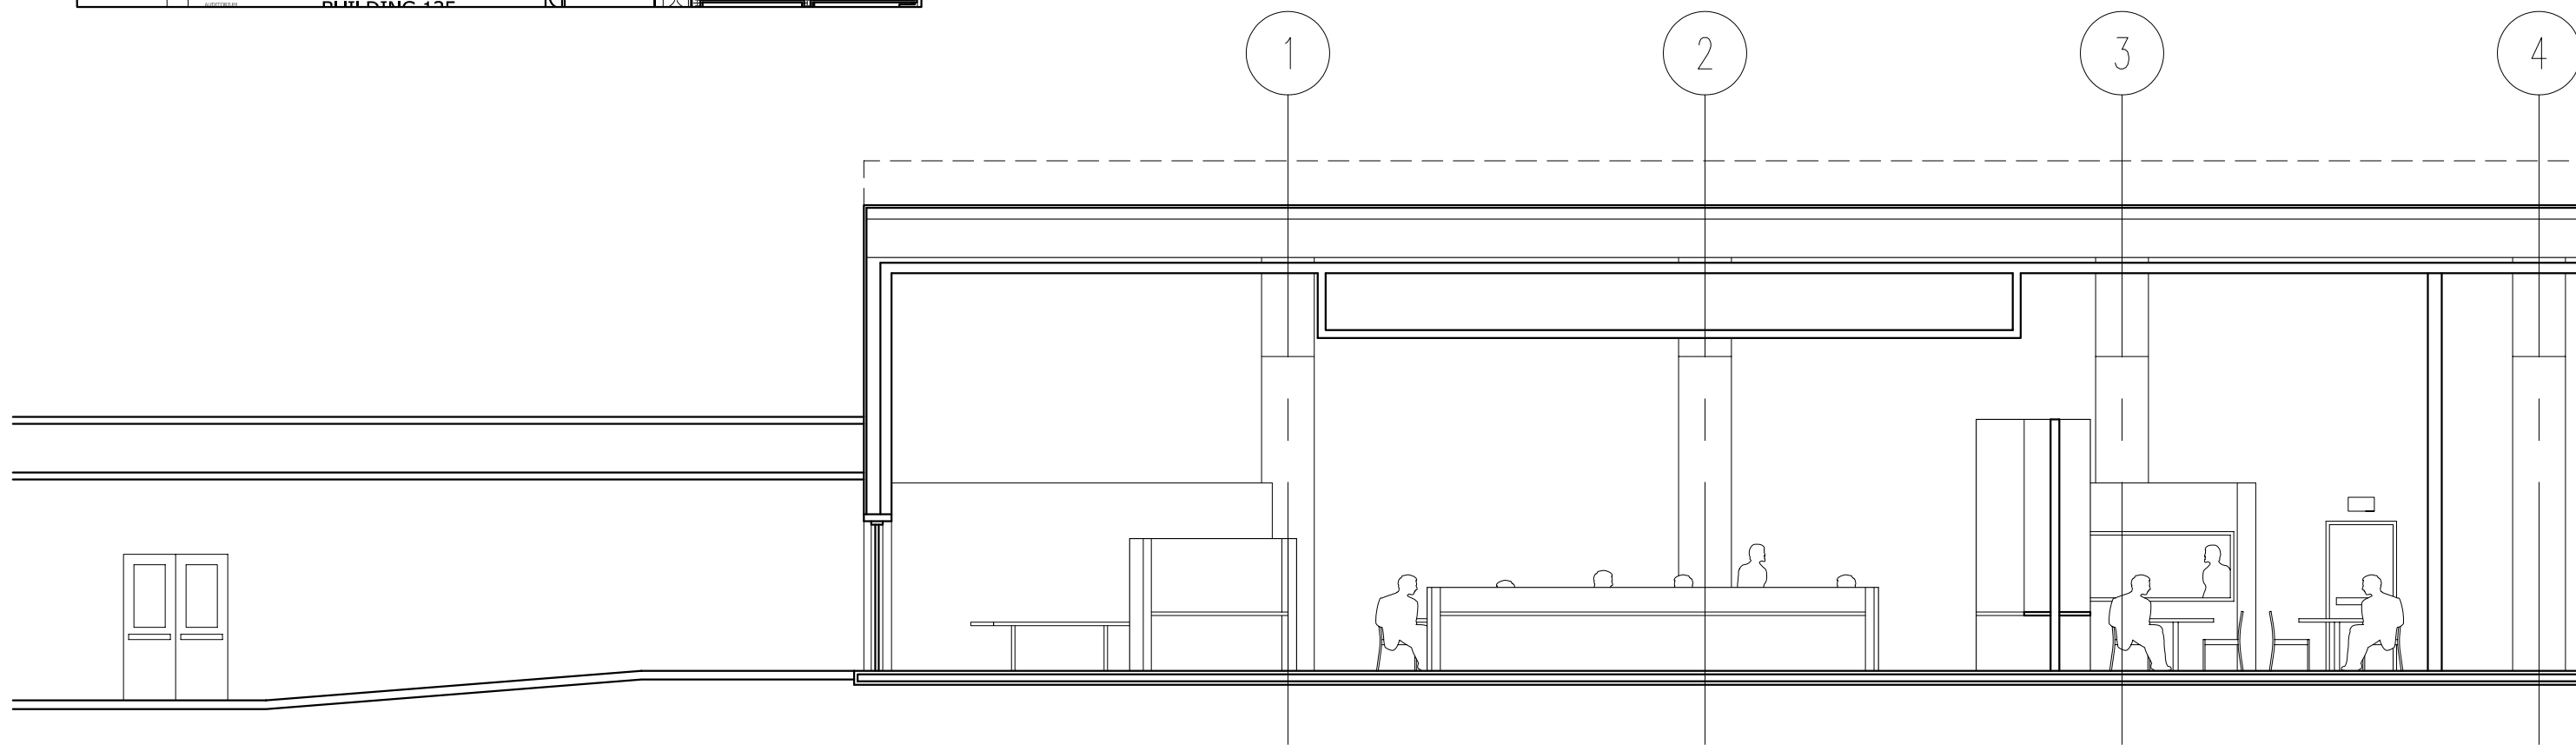

Scale 1/8" = 1'

Auditorium Section
Scheme 3 - Ceiling Finishes

Scale 1/8" = 1'

Auditorium Section
Scheme 4 - Maximum Rake

Scale 1/8" = 1'

Auditorium Section
Scheme 4 - Maximum Rake